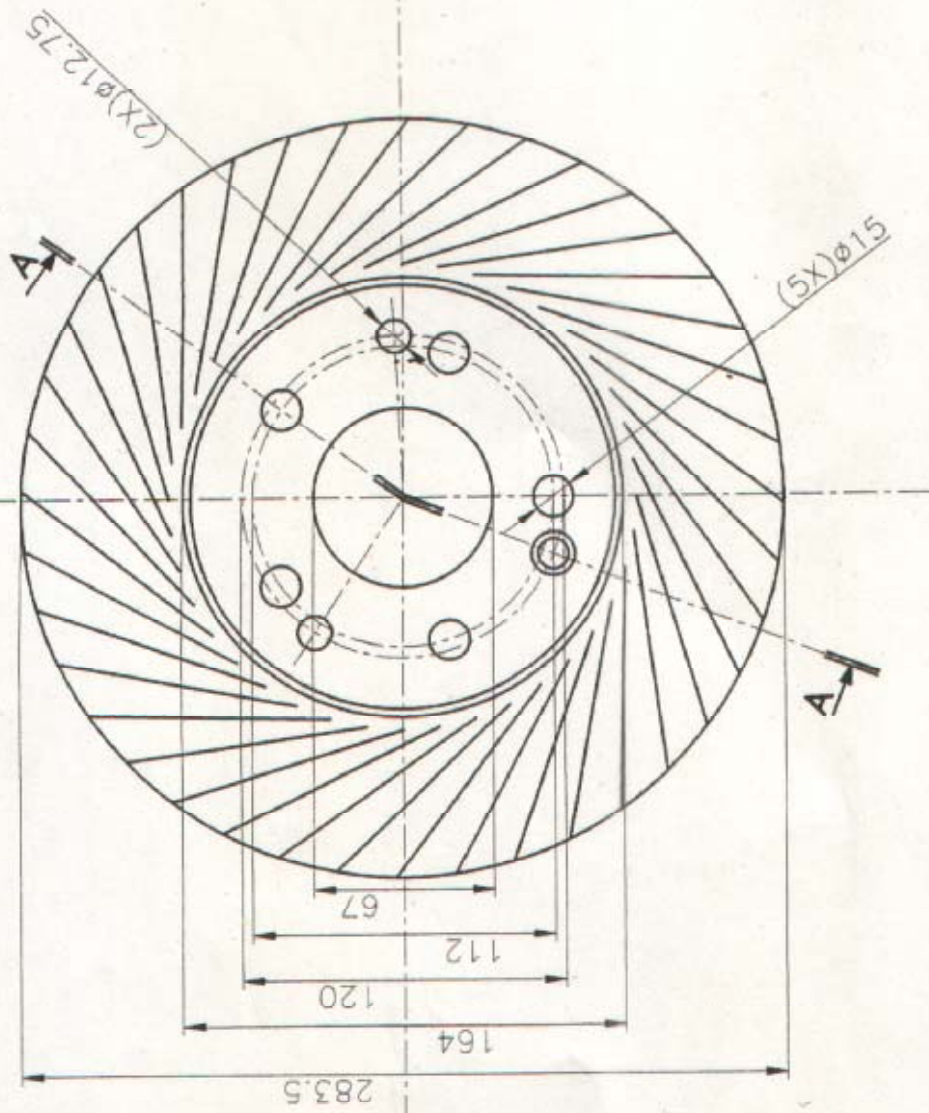

1261G-88 Q.tà: 2

261G-88 Q.tà: 2

N. E del 27-10-01: Emissione

Storia Modifiche

SEZ. A:A

NOTE

1) I disegni hanno le quote del pezzo finito PRIMA di eventuali trattamenti termici o superficiali
2) Tranne che nei C83 Baffi e righe hanno lo stesso orientamento delle ventilazioni.
3) Controllare che le piste frenanti non abbiano ammaccature
4) Controllare l' assenza di soffiature, inclusioni, gocce fredde
5) Nei dischi tipo AUTO con nostre ventilazioni, il diametro del foro piccolo sarà sempre 130 +0.1-0.0
6) Lasciare 0,4mm di sovrametallo per l'operazione di rettifica

Progr. in:	Cod. 0
TI: Distensione	TS:
Grezzo:	Mat: Ghisa
Approvato da: TARONI G.	
Nome: DISCO Ant. MERCEDES Serie W 124 TAROX 1261 G-88	
Cod. Parte: 1261G-88	Mod. E | Data:
TARONI & C S.p.A. Linea Freni Speciali Genova -LO-