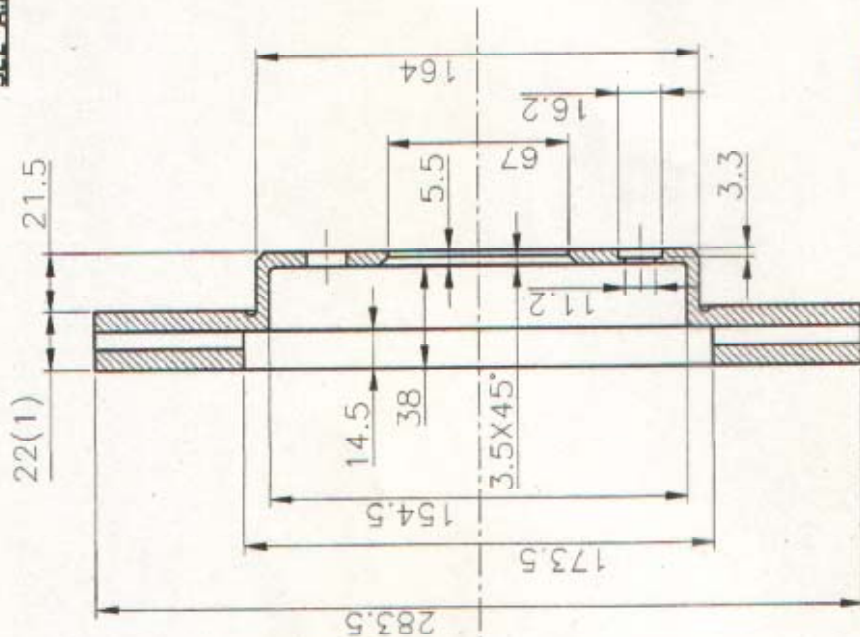

1261G-88 Q.tà: 2

261G-88 Q.tà: 2

N. E del 27-10-01: Emissione

Storia Modifiche

SEZ. A:A

NOTE

1) I disegni hanno le quote del pezzo finito PRIMA di eventuali trattamenti termici o superficiali
2) Tranne che nei C83 Baffi e righe hanno lo stesso orientamento delle ventilazioni.
3) Controllare che le piste frenanti non abbiano ammaccature
4) Controllare l' assenza di soffiature, inclusioni, gocce fredde
5) Nei dischi tipo AUTO con nostre ventilazioni, il diametro del foro piccolo sarà sempre 130 +0.1-0.0
6) Lasciare 0,4mm di sovrametallo per l'operazione di rettifica

Progr. in:	Cod. 0
TI: Distensione	TS:
Grezzo:	Mat: Ghisa
Approvato da: TARONI G.	
Nome: DISCO Ant. MERCEDES Serie W 124 TAROX 1261 G-88	
Cod. Parte: 1261G-88	Mod. E | Data:
TARONI & C S.p.A. Linea Freni Speciali Genova -LO-